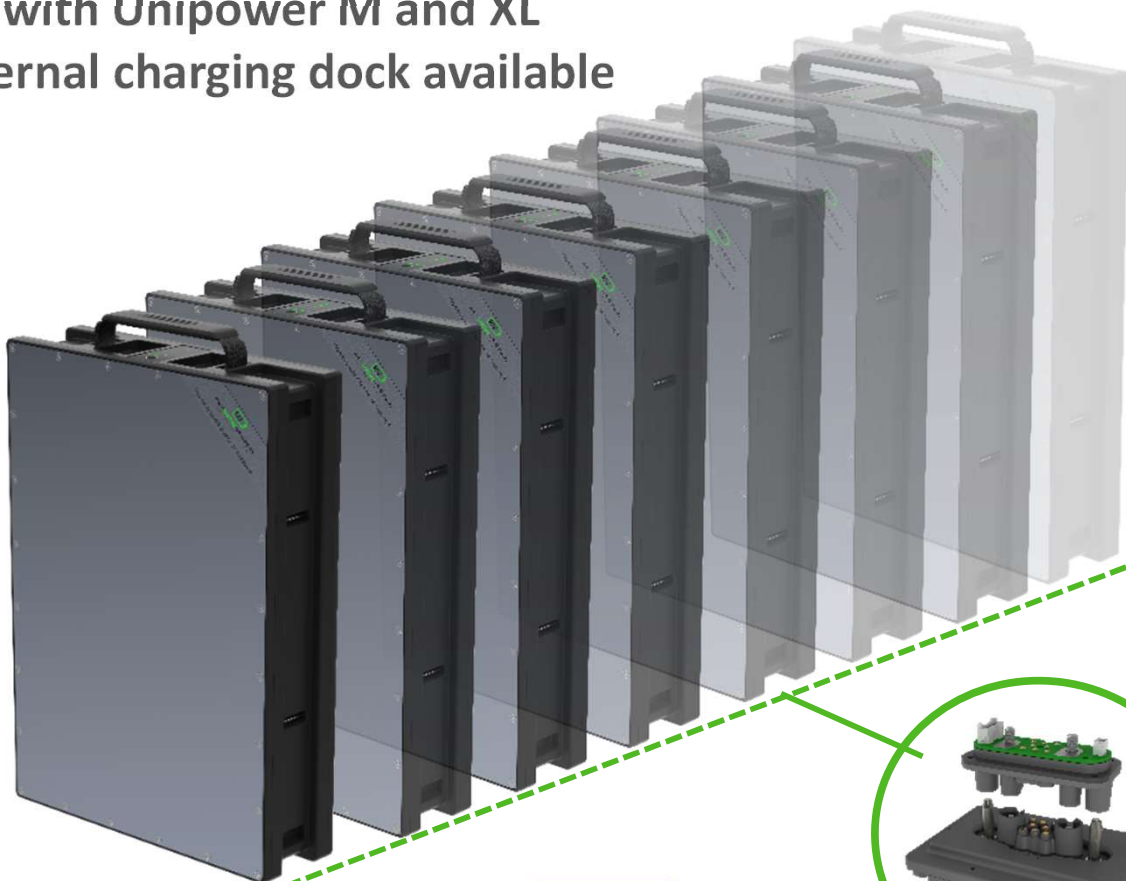

# UNIPOWER Cluster

Your smart solution to scale up your system!

- 1 to 8 batteries parallel
- acts like one battery
- easy integration in your system
- easy swappable no matter what SOC
- option: prepare for 8 but use less
- NMC + LFP possible
- fits with Unipower M and XL
- external charging dock available

Up to  
**90 A**  
per battery

Up to  
**18 kWh**  
in your system

smart-battery-solutions  
Power wherever you want